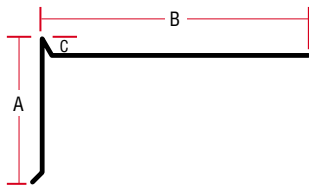

**GRIP EDGE CAP SHEET FLASHING** 10 foot length. Pack Quantity: 10 Pieces

Dimensions (A x B x C)	28 Ga. Galvanized	26 Ga. Galvanized
2 in. x 4 in. x 0.125 in.	GECS2418G	GECS2418G-26
3 in. x 3 in. x 0.25 in.	GECS33G	-

**CAP SHEET FLASHING: 28 GAUGE** 10 foot lengths. Pack Quantity: 10 Pieces

Dimensions (A x B x C)	Galvanized	Brown	Charcoal	White
2 in. x 2 in. x 0.125 in.	CS2218G	CS2218BR	-	CS2218WH
2 in. x 4 in. x 0.125 in.	CS2418G	CS2418BR	CS2418CH	CS2418WH
2 in. x 4 in. x 0.25 in.	CS24G	CS24BR	CS24CH	CS24WH
3 in. x 3 in. x 0.125 in.	CS3318G	CS3318BR	-	CS3318WH
3 in. x 3 in. x 0.25 in.	CS33G	-	CS33CH	-
3 in. x 4 in. x 0.125 in.	-	CS3418BR	CS3418CH	-
3 in. x 4 in. x 0.25 in.	CS34G	-	-	-

**CAP SHEET FLASHING: 26 GAUGE** 10 foot lengths. Pack Quantity: 10 Pieces

Dimensions (A x B x C)	Galvanized	Brown	Charcoal	White
2 in. x 2 in. x 0.125 in.	CS2218G-26	-	-	-
2 in. x 4 in. x 0.125 in.	CS2418G-26	CS2418BR-26	CS2418CH-26	CS2418WH-26
2 in. x 4 in. x 0.25 in.	CS24G-26	CS24BR-26	CS24CH-26	-
3 in. x 3 in. x 0.125 in.	CS3318G-26	CS3318BR-26	CS3318CH-26	CS3318WH-26
3 in. x 3 in. x 0.25 in.	CS33G-26	CS33BR-26	-	-
3 in. x 4 in. x 0.25 in.	CS34G-26	-	-	-