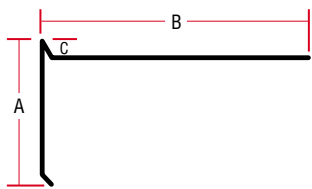

**GRIP EDGE CAP SHEET FLASHING** 10 foot length. Pack Quantity: 10 Pieces

Dimensions (A x B x C)	28 Ga. Galvanized	26 Ga. Galvanized
2 in. x 4 in. x 0.125 in.	GECS2418G	GECS2418G-26
3 in. x 3 in. x 0.25 in.	GECS33G	-

**CAP SHEET FLASHING: 28 GAUGE** 10 foot lengths. Pack Quantity: 10 Pieces

Dimensions (A x B x C)	Galvanized	Brown	Charcoal	White
2 in. x 2 in. x 0.125 in.	CS2218G	CS2218BR	-	CS2218WH
2 in. x 4 in. x 0.125 in.	CS2418G	CS2418BR	CS2418CH	CS2418WH
2 in. x 4 in. x 0.25 in.	CS24G	CS24BR	CS24CH	CS24WH
3 in. x 3 in. x 0.125 in.	CS3318G	CS3318BR	-	CS3318WH
3 in. x 3 in. x 0.25 in.	CS33G	-	CS33CH	-
3 in. x 4 in. x 0.125 in.	-	CS3418BR	CS3418CH	-
3 in. x 4 in. x 0.25 in.	CS34G	-	-	-

**CAP SHEET FLASHING: 26 GAUGE** 10 foot lengths. Pack Quantity: 10 Pieces

Dimensions (A x B x C)	Galvanized	Brown	Charcoal	White
2 in. x 2 in. x 0.125 in.	CS2218G-26	-	-	-
2 in. x 4 in. x 0.125 in.	CS2418G-26	CS2418BR-26	CS2418CH-26	CS2418WH-26
2 in. x 4 in. x 0.25 in.	CS24G-26	CS24BR-26	CS24CH-26	-
3 in. x 3 in. x 0.125 in.	CS3318G-26	CS3318BR-26	CS3318CH-26	CS3318WH-26
3 in. x 3 in. x 0.25 in.	CS33G-26	CS33BR-26	-	-
3 in. x 4 in. x 0.25 in.	CS34G-26	-	-	-