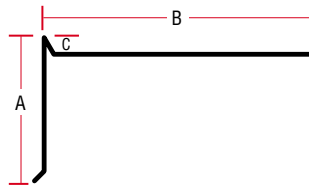

**GRIP EDGE CAP SHEET FLASHING** 10 foot length. Pack Quantity: 10 Pieces

Dimensions (A x B x C)	28 Ga. Galvanized	26 Ga. Galvanized
2 in. x 4 in. x 0.125 in.	GECS2418G	GECS2418G-26
3 in. x 3 in. x 0.25 in.	GECS33G	-

**CAP SHEET FLASHING: 28 GAUGE** 10 foot lengths. Pack Quantity: 10 Pieces

Dimensions (A x B x C)	Galvanized	Brown	Charcoal	White
2 in. x 2 in. x 0.125 in.	CS2218G	CS2218BR	-	CS2218WH
2 in. x 4 in. x 0.125 in.	CS2418G	CS2418BR	CS2418CH	CS2418WH
2 in. x 4 in. x 0.25 in.	CS24G	CS24BR	CS24CH	CS24WH
3 in. x 3 in. x 0.125 in.	CS3318G	CS3318BR	-	CS3318WH
3 in. x 3 in. x 0.25 in.	CS33G	-	CS33CH	-
3 in. x 4 in. x 0.125 in.	-	CS3418BR	CS3418CH	-
3 in. x 4 in. x 0.25 in.	CS34G	-	-	-

**CAP SHEET FLASHING: 26 GAUGE** 10 foot lengths. Pack Quantity: 10 Pieces

Dimensions (A x B x C)	Galvanized	Brown	Charcoal	White
2 in. x 2 in. x 0.125 in.	CS2218G-26	-	-	-
2 in. x 4 in. x 0.125 in.	CS2418G-26	CS2418BR-26	CS2418CH-26	CS2418WH-26
2 in. x 4 in. x 0.25 in.	CS24G-26	CS24BR-26	CS24CH-26	-
3 in. x 3 in. x 0.125 in.	CS3318G-26	CS3318BR-26	CS3318CH-26	CS3318WH-26
3 in. x 3 in. x 0.25 in.	CS33G-26	CS33BR-26	-	-
3 in. x 4 in. x 0.25 in.	CS34G-26	-	-	-