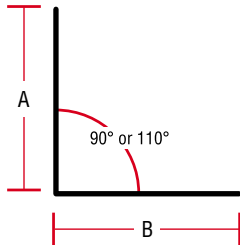

**L FLASHING** 10 foot lengths. Pack Quantity: 10 Pieces. Painted = 28 Gauge. Painted 26 Gauge available.

Dimensions (A x B)	28 Galv.	26 Galv.	Black	Brown	Dk. Brown	Grey	White
1 in. x 1.5 in.	LF115G	-	-	-	-	-	-
1 in. x 2 in.	LF12G	-	-	-	-	-	-
1 in. x 3 in.	LF13G	-	-	-	-	-	-
1 in. x 3 in. 110 degree	-	-	LF13BL-110	-	LF13BRW-110	LF13GR-110	LF13WH-110
1 in. x 4 in.	LF14G	-	-	-	-	-	-
1 in. x 6 in.	LF16G	-	-	-	-	-	-
1 in. x 8 in.	-	LF18G-26	-	-	-	-	-
1.5 in. x 1.5 in.	LF15G	-	LF15BL	-	LF15BRW	LF15GR	LF15WH
2 in. x 2 in.	LF22G	-	-	LF22BR	LF22BRW	-	LF22WH
2 in. x 3 in.	LF23G	-	-	-	LF23BRW	-	-
2 in. x 4 in.	LF24G	LF24G-26	-	-	-	-	-
2 in. x 6 in.	LF26G	-	-	-	-	-	-
3 in. x 3 in.	LF33G	LF33G-26	-	-	-	-	-
3 in. x 4 in.	LF34G	LF34G-26	-	-	-	-	-
3 in. x 5 in.	LF35G	LF35G-26	-	-	-	-	-
4 in. x 4 in.	LF44G	LF44G-26	LF44BL	LF44BR	LF44BRW	LF44GR	LF44WH
4 in. x 5 in.	LF45G	LF45G-26	-	-	-	-	-
4 in. x 6 in.	LF46G	LF46G-26	-	LF46BR	-	-	LF46WH
5 in. x 6 in.	LF56G	LF56G-26	-	-	-	-	-
6 in. x 6 in.	LF66G	LF66G-26	-	-	-	-	-