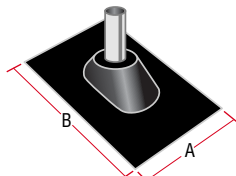

PIPE FLASHING

STANDARD

FHA

DEAD SOFT ALUMINUM

Size	Top	Pipe	Standard	QTY	FHA	QTY	Aluminum	QTY
0.5 in.	0.8125	EMT/Steel Pipe	-	-	RJ12FHA-SP	12	-	-
0.75 in.	0.9375	EMT/Steel Pipe	-	-	RJ34FHA-SP	12	RJ34DSA-SP	12
1.0 in.	1.25	EMT/Steel Pipe	RJ1STD-SP	12	RJ1FHA-SP	12	RJ1DSA-SP	12
1.5 in.	1.8125	EMT/Steel Pipe	RJ15STD-SP	24	RJ15FHA-SP	25	RJ15DSA-SP	24
2.0 in.	2.375	EMT/Steel Pipe	RJ2STD-SP	24	RJ2FHA-SP	25	RJ2DSA-SP	24
3.0 in.	3.5	EMT/Steel Pipe	RJ3STD-SL	12	RJ3FHA-SL	10	RJ3DSA-SL	12
3.0 in.	3.5	Conductor Pipe	RJ3STD-CD	12	RJ3FHA-CD	12	-	-
3.0 in.	3.75	Double Wall	-	-	RJ3FHA-DW	12	RJ3DSA-DW	12
4.0 in.	4.5	EMT/Steel Pipe	RJ4STD-SL	12	RJ4FHA-SL	10	RJ4DSA-SL	12
4.0 in.	4.5	Conductor Pipe	RJ4STD-CD	12	RJ4FHA-CD	12	-	-
4.0 in.	4.75	Double Wall	-	-	RJ4FHA-DW	12	RJ4DSA-DW	12
4.0 in.	-	Oval	RJ40STD	12	RJ40FHA	12	RJ40DSA	12
5.0 in.	5.875	Conductor Pipe	RJ5STD-CD	12	RJ5FHA-CD	12	RJ5DSA-CD	12
5.0 in.	5.875	Double Wall	-	-	RJ5FHA-DW	12	RJ5DSA-DW	12
5.0 in.	-	Oval	RJ50STD	12	-	-	-	-
6.0 in.	6.875	Conductor Pipe	-	-	RJ6FHA-CD	12	RJ6DSA-CD	12
6.0 in.	6.875	Double Wall	-	-	RJ6FHA-DW	12	RJ6DSA-DW	12

FLEX FLASHING

FLEX FLASHING

 All flexible elastomer flashing. Pack Quantity: 20.

1.25/1.5 in.	2 inch	3 inch	4 inch
CMIFB1	CMIFB2	CMIFB3	CMIFB4
Base: 9 in. x 11.375 in.	Base: 9 in. x 11.375 in.	Base: 10 in. x 13.25 in.	Base: 12 in. x 14.75 in.

RUBBER SLEEVE

RUBBER SLEEVE PIPE FLASHING

 24 Ga. Galv. base, elastomer collar. Quantity: 20

.5 - .75 in. or 1 in.	1.25 or 1.5 in.	2 inch	3 inch	4 inch
CMIGB5	CMIGB1	CMIGB2	CMIGB3	CMIGB4
8.75 in. x 12.5 in.	8.75 in. x 12.5 in.	8.75 in. x 12.5 in.	10.75 in. x 14.5 in.	12 in. x 16 in.