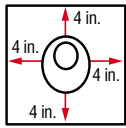

PIPE FLASHING

STANDARD

FHA

DEAD SOFT ALUMINUM

Size	Top	Pipe	Standard	QTY	FHA	QTY	Aluminum	QTY
0.5 in.	0.8125	EMT/Steel Pipe	-	-	RJ12FHA-SP	12	-	-
0.75 in.	0.9375	EMT/Steel Pipe	-	-	RJ34FHA-SP	12	RJ34DSA-SP	12
1.0 in.	1.25	EMT/Steel Pipe	RJ1STD-SP	12	RJ1FHA-SP	12	RJ1DSA-SP	12
1.5 in.	1.8125	EMT/Steel Pipe	RJ15STD-SP	24	RJ15FHA-SP	25	RJ15DSA-SP	24
2.0 in.	2.375	EMT/Steel Pipe	RJ2STD-SP	24	RJ2FHA-SP	25	RJ2DSA-SP	24
3.0 in.	3.5	EMT/Steel Pipe	RJ3STD-SL	12	RJ3FHA-SL	10	RJ3DSA-SL	12
3.0 in.	3.5	Conductor Pipe	RJ3STD-CD	12	RJ3FHA-CD	12	-	-
3.0 in.	3.75	Double Wall	-	-	RJ3FHA-DW	12	RJ3DSA-DW	12
4.0 in.	4.5	EMT/Steel Pipe	RJ4STD-SL	12	RJ4FHA-SL	10	RJ4DSA-SL	12
4.0 in.	4.5	Conductor Pipe	RJ4STD-CD	12	RJ4FHA-CD	12	-	-
4.0 in.	4.75	Double Wall	-	-	RJ4FHA-DW	12	RJ4DSA-DW	12
4.0 in.	-	Oval	RJ40STD	12	RJ40FHA	12	RJ40DSA	12
5.0 in.	5.875	Conductor Pipe	RJ5STD-CD	12	RJ5FHA-CD	12	RJ5DSA-CD	12
5.0 in.	5.875	Double Wall	-	-	RJ5FHA-DW	12	RJ5DSA-DW	12
5.0 in.	-	Oval	RJ50STD	12	-	-	-	-
6.0 in.	6.875	Conductor Pipe	-	-	RJ6FHA-CD	12	RJ6DSA-CD	12
6.0 in.	6.875	Double Wall	-	-	RJ6FHA-DW	12	RJ6DSA-DW	12

FLEX FLASHING

FLEX FLASHING

 All flexible elastomer flashing. Pack Quantity: 20.

1.25/1.5 in.	2 inch	3 inch	4 inch
CMIFB1	CMIFB2	CMIFB3	CMIFB4
Base: 9 in. x 11.375 in.	Base: 9 in. x 11.375 in.	Base: 10 in. x 13.25 in.	Base: 12 in. x 14.75 in.