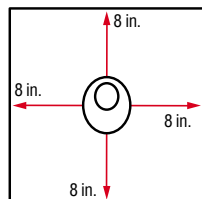

PIPE FLASHING

STANDARD

FHA

DEAD SOFT ALUMINUM

Size	Top	Pipe	Standard	QTY	FHA	QTY	Aluminum	QTY
0.5 in.	0.8125	EMT/Steel Pipe	-	-	RJ12FHA-SP	12	-	-
0.75 in.	0.9375	EMT/Steel Pipe	-	-	RJ34FHA-SP	12	RJ34DSA-SP	12
1.0 in.	1.25	EMT/Steel Pipe	RJ1STD-SP	12	RJ1FHA-SP	12	RJ1DSA-SP	12
1.5 in.	1.8125	EMT/Steel Pipe	RJ15STD-SP	24	RJ15FHA-SP	25	RJ15DSA-SP	24
2.0 in.	2.375	EMT/Steel Pipe	RJ2STD-SP	24	RJ2FHA-SP	25	RJ2DSA-SP	24
3.0 in.	3.5	EMT/Steel Pipe	RJ3STD-SL	12	RJ3FHA-SL	10	RJ3DSA-SL	12
3.0 in.	3.5	Conductor Pipe	RJ3STD-CD	12	RJ3FHA-CD	12	-	-
3.0 in.	3.75	Double Wall	-	-	RJ3FHA-DW	12	RJ3DSA-DW	12
4.0 in.	4.5	EMT/Steel Pipe	RJ4STD-SL	12	RJ4FHA-SL	10	RJ4DSA-SL	12
4.0 in.	4.5	Conductor Pipe	RJ4STD-CD	12	RJ4FHA-CD	12	-	-
4.0 in.	4.75	Double Wall	-	-	RJ4FHA-DW	12	RJ4DSA-DW	12
4.0 in.	-	Oval	RJ40STD	12	RJ40FHA	12	RJ40DSA	12
5.0 in.	5.875	Conductor Pipe	RJ5STD-CD	12	RJ5FHA-CD	12	RJ5DSA-CD	12
5.0 in.	5.875	Double Wall	-	-	RJ5FHA-DW	12	RJ5DSA-DW	12
5.0 in.	-	Oval	RJ50STD	12	-	-	-	-
6.0 in.	6.875	Conductor Pipe	-	-	RJ6FHA-CD	12	RJ6DSA-CD	12
6.0 in.	6.875	Double Wall	-	-	RJ6FHA-DW	12	RJ6DSA-DW	12

FLEX FLASHING

FLEX FLASHING

 All flexible elastomer flashing. Pack Quantity: 20.

1.25/1.5 in.	2 inch	3 inch	4 inch
CMIFB1	CMIFB2	CMIFB3	CMIFB4
Base: 9 in. x 11.375 in.	Base: 9 in. x 11.375 in.	Base: 10 in. x 13.25 in.	Base: 12 in. x 14.75 in.

RUBBER SLEEVE

RUBBER SLEEVE PIPE FLASHING

 24 Ga. Galv. base, elastomer collar. Quantity: 20

.5 - .75 in. or 1 in.	1.25 or 1.5 in.	2 inch	3 inch	4 inch
CMIGB5	CMIGB1	CMIGB2	CMIGB3	CMIGB4
8.75 in. x 12.5 in.	8.75 in. x 12.5 in.	8.75 in. x 12.5 in.	10.75 in. x 14.5 in.	12 in. x 16 in.