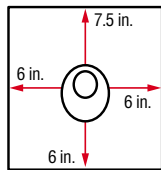

PIPE FLASHING

STANDARD

FHA

DEAD SOFT ALUMINUM

Size	Top	Pipe	Standard	QTY	FHA	QTY	Aluminum	QTY
0.5 in.	0.8125	EMT/Steel Pipe	-	-	RJ12FHA-SP	12	-	-
0.75 in.	0.9375	EMT/Steel Pipe	-	-	RJ34FHA-SP	12	RJ34DSA-SP	12
1.0 in.	1.25	EMT/Steel Pipe	RJ1STD-SP	12	RJ1FHA-SP	12	RJ1DSA-SP	12
1.5 in.	1.8125	EMT/Steel Pipe	RJ15STD-SP	24	RJ15FHA-SP	25	RJ15DSA-SP	24
2.0 in.	2.375	EMT/Steel Pipe	RJ2STD-SP	24	RJ2FHA-SP	25	RJ2DSA-SP	24
3.0 in.	3.5	EMT/Steel Pipe	RJ3STD-SL	12	RJ3FHA-SL	10	RJ3DSA-SL	12
3.0 in.	3.5	Conductor Pipe	RJ3STD-CD	12	RJ3FHA-CD	12	-	-
3.0 in.	3.75	Double Wall	-	-	RJ3FHA-DW	12	RJ3DSA-DW	12
4.0 in.	4.5	EMT/Steel Pipe	RJ4STD-SL	12	RJ4FHA-SL	10	RJ4DSA-SL	12
4.0 in.	4.5	Conductor Pipe	RJ4STD-CD	12	RJ4FHA-CD	12	-	-
4.0 in.	4.75	Double Wall	-	-	RJ4FHA-DW	12	RJ4DSA-DW	12
4.0 in.	-	Oval	RJ40STD	12	RJ40FHA	12	RJ40DSA	12
5.0 in.	5.875	Conductor Pipe	RJ5STD-CD	12	RJ5FHA-CD	12	RJ5DSA-CD	12
5.0 in.	5.875	Double Wall	-	-	RJ5FHA-DW	12	RJ5DSA-DW	12
5.0 in.	-	Oval	RJ50STD	12	-	-	-	-
6.0 in.	6.875	Conductor Pipe	-	-	RJ6FHA-CD	12	RJ6DSA-CD	12
6.0 in.	6.875	Double Wall	-	-	RJ6FHA-DW	12	RJ6DSA-DW	12

FLEX FLASHING

FLEX FLASHING

 All flexible elastomer flashing. Pack Quantity: 20.

1.25/1.5 in.	2 inch	3 inch	4 inch
CMIFB1	CMIFB2	CMIFB3	CMIFB4
Base: 9 in. x 11.375 in.	Base: 9 in. x 11.375 in.	Base: 10 in. x 13.25 in.	Base: 12 in. x 14.75 in.