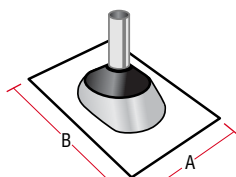

PIPE FLASHING

STANDARD

FHA

DEAD SOFT ALUMINUM

Size	Top	Pipe	Standard	QTY	FHA	QTY	Aluminum	QTY
0.5 in.	0.8125	EMT/Steel Pipe	-	-	RJ12FHA-SP	12	-	-
0.75 in.	0.9375	EMT/Steel Pipe	-	-	RJ34FHA-SP	12	RJ34DSA-SP	12
1.0 in.	1.25	EMT/Steel Pipe	RJ1STD-SP	12	RJ1FHA-SP	12	RJ1DSA-SP	12
1.5 in.	1.8125	EMT/Steel Pipe	RJ15STD-SP	24	RJ15FHA-SP	25	RJ15DSA-SP	24
2.0 in.	2.375	EMT/Steel Pipe	RJ2STD-SP	24	RJ2FHA-SP	25	RJ2DSA-SP	24
3.0 in.	3.5	EMT/Steel Pipe	RJ3STD-SL	12	RJ3FHA-SL	10	RJ3DSA-SL	12
3.0 in.	3.5	Conductor Pipe	RJ3STD-CD	12	RJ3FHA-CD	12	-	-
3.0 in.	3.75	Double Wall	-	-	RJ3FHA-DW	12	RJ3DSA-DW	12
4.0 in.	4.5	EMT/Steel Pipe	RJ4STD-SL	12	RJ4FHA-SL	10	RJ4DSA-SL	12
4.0 in.	4.5	Conductor Pipe	RJ4STD-CD	12	RJ4FHA-CD	12	-	-
4.0 in.	4.75	Double Wall	-	-	RJ4FHA-DW	12	RJ4DSA-DW	12
4.0 in.	-	Oval	RJ40STD	12	RJ40FHA	12	RJ40DSA	12
5.0 in.	5.875	Conductor Pipe	RJ5STD-CD	12	RJ5FHA-CD	12	RJ5DSA-CD	12
5.0 in.	5.875	Double Wall	-	-	RJ5FHA-DW	12	RJ5DSA-DW	12
5.0 in.	-	Oval	RJ50STD	12	-	-	-	-
6.0 in.	6.875	Conductor Pipe	-	-	RJ6FHA-CD	12	RJ6DSA-CD	12
6.0 in.	6.875	Double Wall	-	-	RJ6FHA-DW	12	RJ6DSA-DW	12

FLEX FLASHING

FLEX FLASHING

 All flexible elastomer flashing. Pack Quantity: 20.

1.25/1.5 in.	2 inch	3 inch	4 inch
CMIFB1	CMIFB2	CMIFB3	CMIFB4
Base: 9 in. x 11.375 in.	Base: 9 in. x 11.375 in.	Base: 10 in. x 13.25 in.	Base: 12 in. x 14.75 in.

RUBBER SLEEVE

RUBBER SLEEVE PIPE FLASHING

 24 Ga. Galv. base, elastomer collar. Quantity: 20

.5 - .75 in. or 1 in.	1.25 or 1.5 in.	2 inch	3 inch	4 inch
CMIGB5	CMIGB1	CMIGB2	CMIGB3	CMIGB4
8.75 in. x 12.5 in.	8.75 in. x 12.5 in.	8.75 in. x 12.5 in.	10.75 in. x 14.5 in.	12 in. x 16 in.