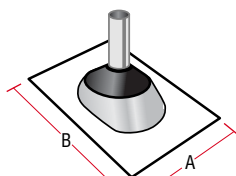

PIPE FLASHING

STANDARD

FHA

DEAD SOFT ALUMINUM

Size	Top	Pipe	Standard	QTY	FHA	QTY	Aluminum	QTY
0.5 in.	0.8125	EMT/Steel Pipe	-	-	RJ12FHA-SP	12	-	-
0.75 in.	0.9375	EMT/Steel Pipe	-	-	RJ34FHA-SP	12	RJ34DSA-SP	12
1.0 in.	1.25	EMT/Steel Pipe	RJ1STD-SP	12	RJ1FHA-SP	12	RJ1DSA-SP	12
1.5 in.	1.8125	EMT/Steel Pipe	RJ15STD-SP	24	RJ15FHA-SP	25	RJ15DSA-SP	24
2.0 in.	2.375	EMT/Steel Pipe	RJ2STD-SP	24	RJ2FHA-SP	25	RJ2DSA-SP	24
3.0 in.	3.5	EMT/Steel Pipe	RJ3STD-SL	12	RJ3FHA-SL	10	RJ3DSA-SL	12
3.0 in.	3.5	Conductor Pipe	RJ3STD-CD	12	RJ3FHA-CD	12	-	-
3.0 in.	3.75	Double Wall	-	-	RJ3FHA-DW	12	RJ3DSA-DW	12
4.0 in.	4.5	EMT/Steel Pipe	RJ4STD-SL	12	RJ4FHA-SL	10	RJ4DSA-SL	12
4.0 in.	4.5	Conductor Pipe	RJ4STD-CD	12	RJ4FHA-CD	12	-	-
4.0 in.	4.75	Double Wall	-	-	RJ4FHA-DW	12	RJ4DSA-DW	12
4.0 in.	-	Oval	RJ40STD	12	RJ40FHA	12	RJ40DSA	12
5.0 in.	5.875	Conductor Pipe	RJ5STD-CD	12	RJ5FHA-CD	12	RJ5DSA-CD	12
5.0 in.	5.875	Double Wall	-	-	RJ5FHA-DW	12	RJ5DSA-DW	12
5.0 in.	-	Oval	RJ50STD	12	-	-	-	-
6.0 in.	6.875	Conductor Pipe	-	-	RJ6FHA-CD	12	RJ6DSA-CD	12
6.0 in.	6.875	Double Wall	-	-	RJ6FHA-DW	12	RJ6DSA-DW	12

FLEX FLASHING

FLEX FLASHING

 All flexible elastomer flashing. Pack Quantity: 20.

1.25/1.5 in.	2 inch	3 inch	4 inch
CMIFB1	CMIFB2	CMIFB3	CMIFB4
Base: 9 in. x 11.375 in.	Base: 9 in. x 11.375 in.	Base: 10 in. x 13.25 in.	Base: 12 in. x 14.75 in.

RUBBER SLEEVE

RUBBER SLEEVE PIPE FLASHING

 24 Ga. Galv. base, elastomer collar. Quantity: 20

.5 - .75 in. or 1 in.	1.25 or 1.5 in.	2 inch	3 inch	4 inch
CMIGB5	CMIGB1	CMIGB2	CMIGB3	CMIGB4
8.75 in. x 12.5 in.	8.75 in. x 12.5 in.	8.75 in. x 12.5 in.	10.75 in. x 14.5 in.	12 in. x 16 in.